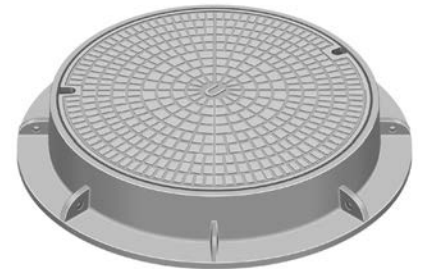

R-1575
Manhole Frame, Solid Lid

Heavy Duty

R-1576
Manhole Frame, Solid Lid

Heavy Duty

R-1577
Manhole Frame, Solid Lid

Heavy Duty

NEW

R-1578
Manhole Frame, Solid Lid

Heavy Duty

R-1578-A
Manhole Frame, Solid Lid

Heavy Duty