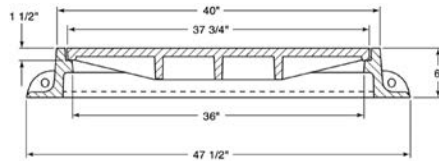

R-1575
Manhole Frame, Solid Lid

Heavy Duty

R-1576
Manhole Frame, Solid Lid

Heavy Duty

R-1577
Manhole Frame, Solid Lid

Heavy Duty

NEW

R-1578
Manhole Frame, Solid Lid

Heavy Duty

R-1578-A
Manhole Frame, Solid Lid

Heavy Duty